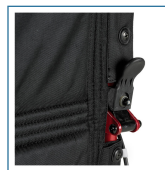

## Lightweight Expedition Aluminum Transport Chair

HCPCS: E1038

FIGURE A

FIGURE B

- Weighs only 19 lbs
- Available in blue or red frames
- Folds flat for easy transport (Figure A)
- Handy lever on chair back makes it easy and convenient to fold back down (Figure B)
- Comes with seat belt
- Companion activated wheel locks
- 12" rear "flat-free" wheels

### Description

STDS4020	Tipping Sleeve 1/ea, EA
STDS1070	Seat Rail Guide, Removable Arm, 1/ea, EA
STDS871	Hand Grip, Sentra, 1/ea, EA
STDS002001	Arm Pad Screw, 1/ea, EA
STDSFLVB	Universal Wheel Chair Vinyl Full Arm Pad, 1/ea, EA
STDS5D5505	Wheel Brake, Left, EXP19LT, 1ea, EA
STDS5D5506	Wheel Brake, Right, EXP19LT, 1ea, EA
STDS5D5507	Rear Axle Bearings, EXP19LT, 1pair, PR
STDS5D5508	Rear Hub Cap, EXP19LT, 1ea, EA
STDS5D5510	Rear Wheel, EXP19LT, 1ea, EA
STDS5D5509	Rear Axle Bolt with Sleeve, EXP19LT, 1ea, EA